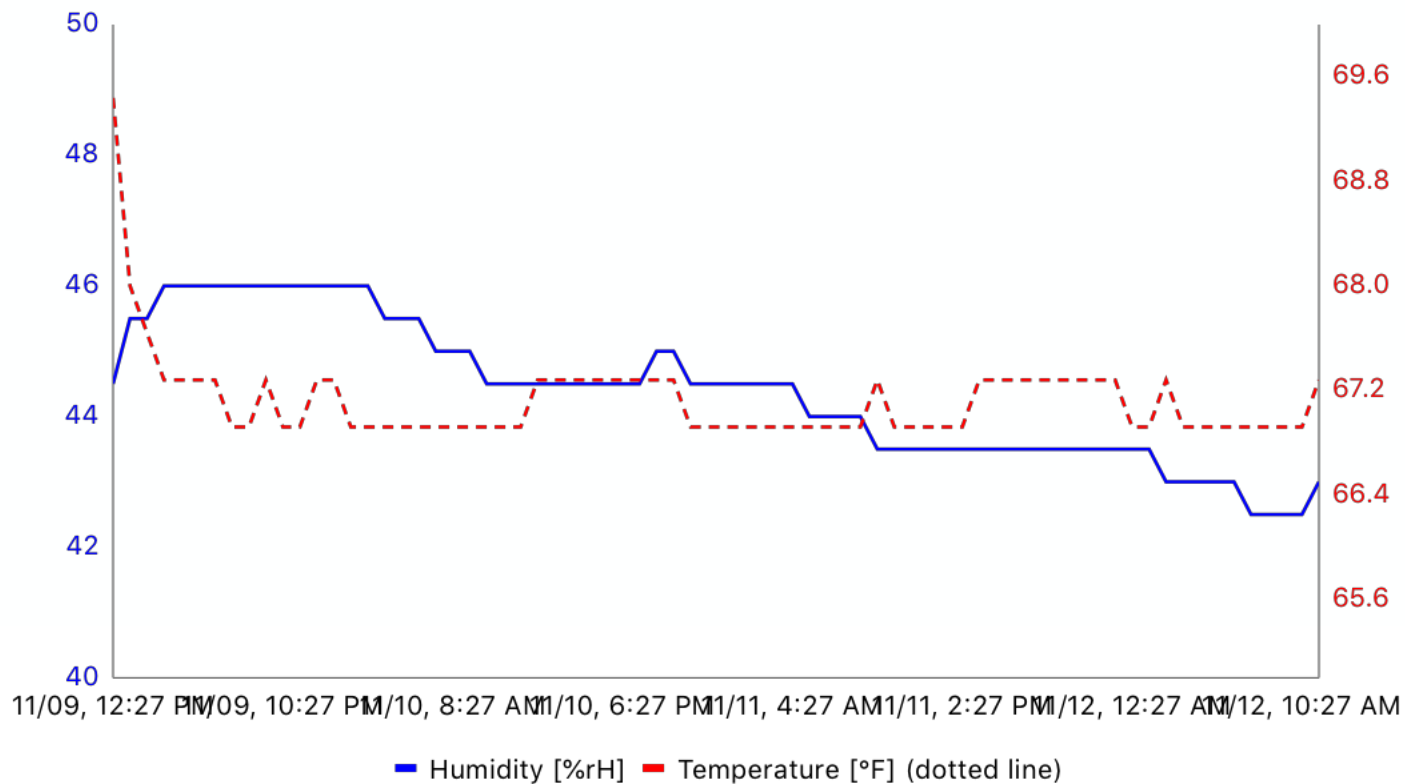

Humidity and Temperature Chart