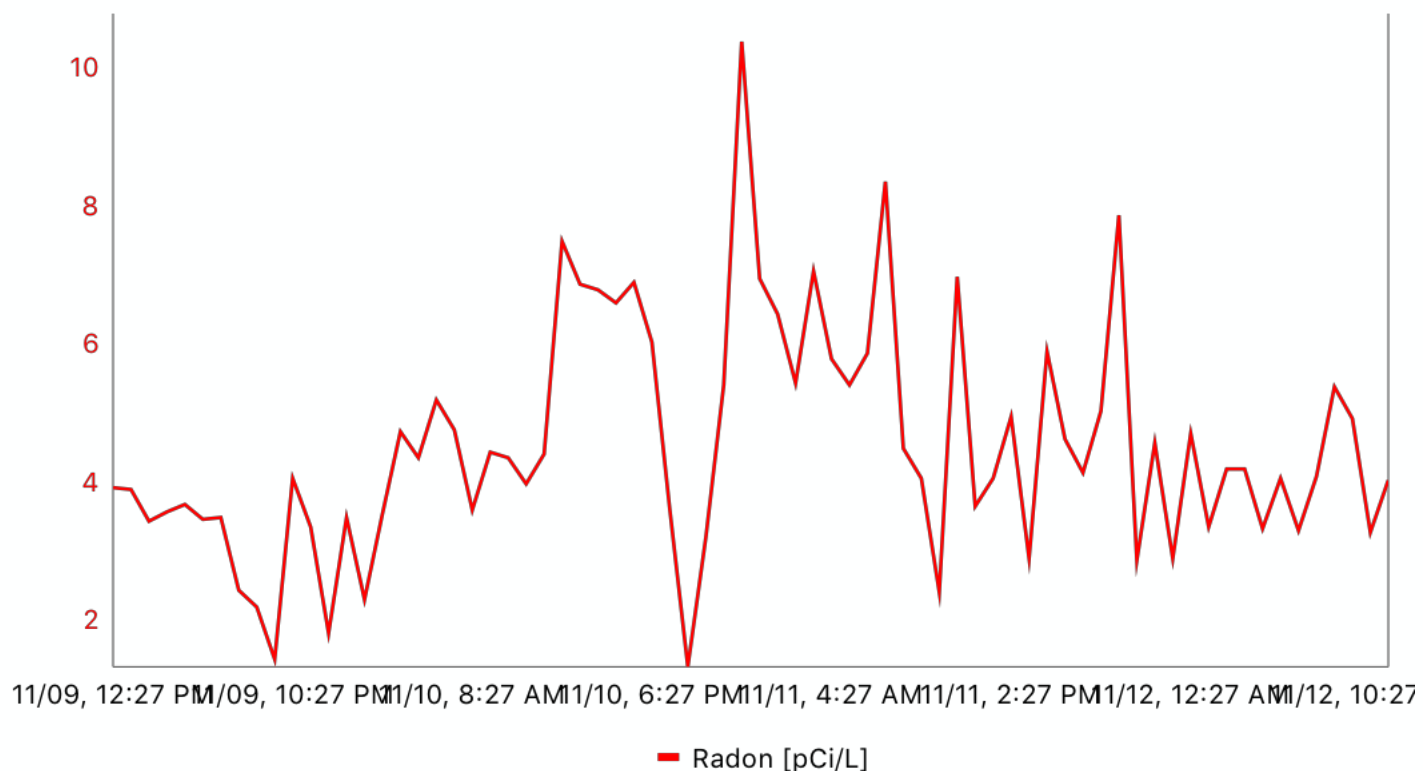

Northwest Radon
Detection LLC

Radon Chart